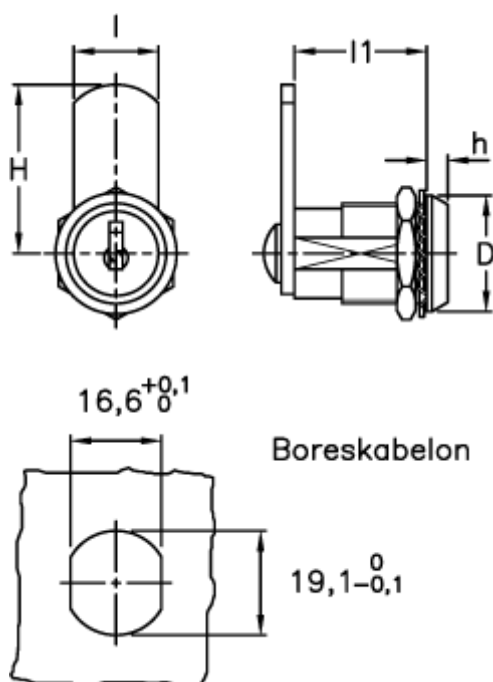

Article number: 2310421417

Description: E+G Latch w/lock  
CS.25/32

## Measures

$D = 23$

$H = 32$

$h = 5$

$l = 16$

$l_1 = 25$